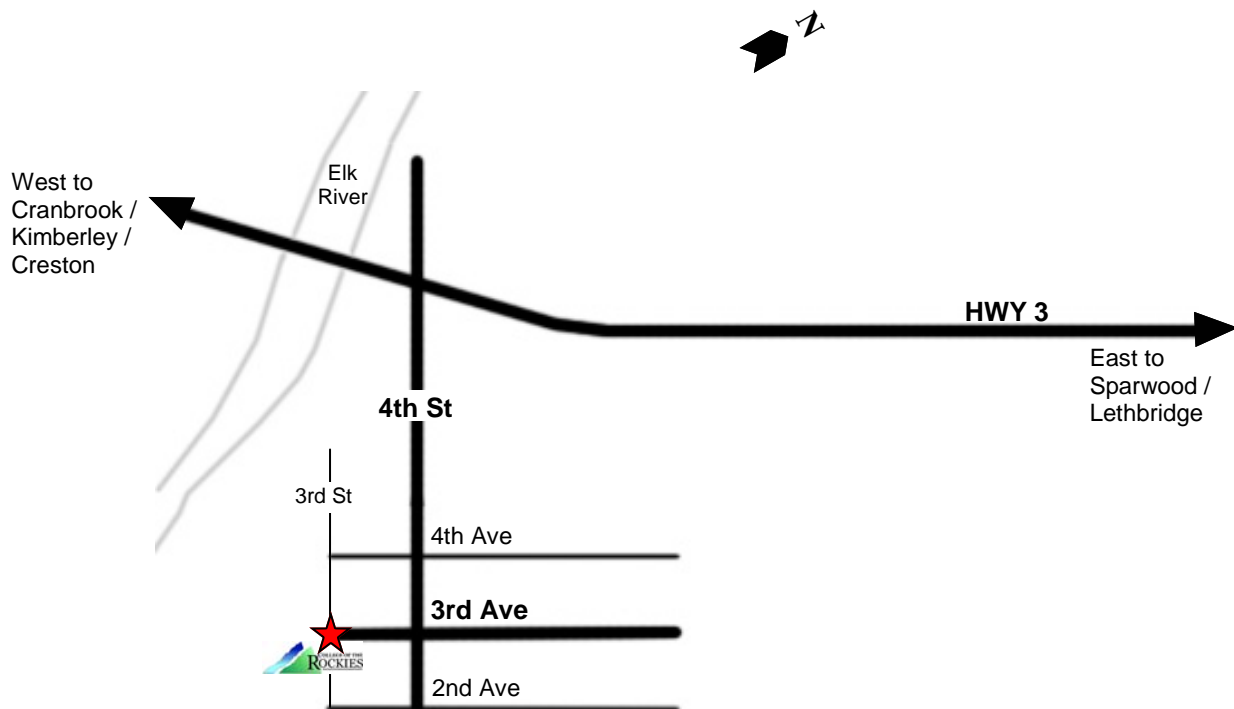

Fernie Campus

342—3rd Avenue
PO Box 1770
Fernie, BC V0B 1M0
Phone: 250-423-4691
Fax: 250-423-3932
email: fernie@cotr.bc.ca

Driving Directions

1. Follow Highway 3 into Fernie and turn onto 4th Street (Travelling from the west, turn right; travelling from the east, turn left).
2. Follow 4th Street, past the Court House to 3rd Avenue.
3. Turn right onto 3rd Avenue.